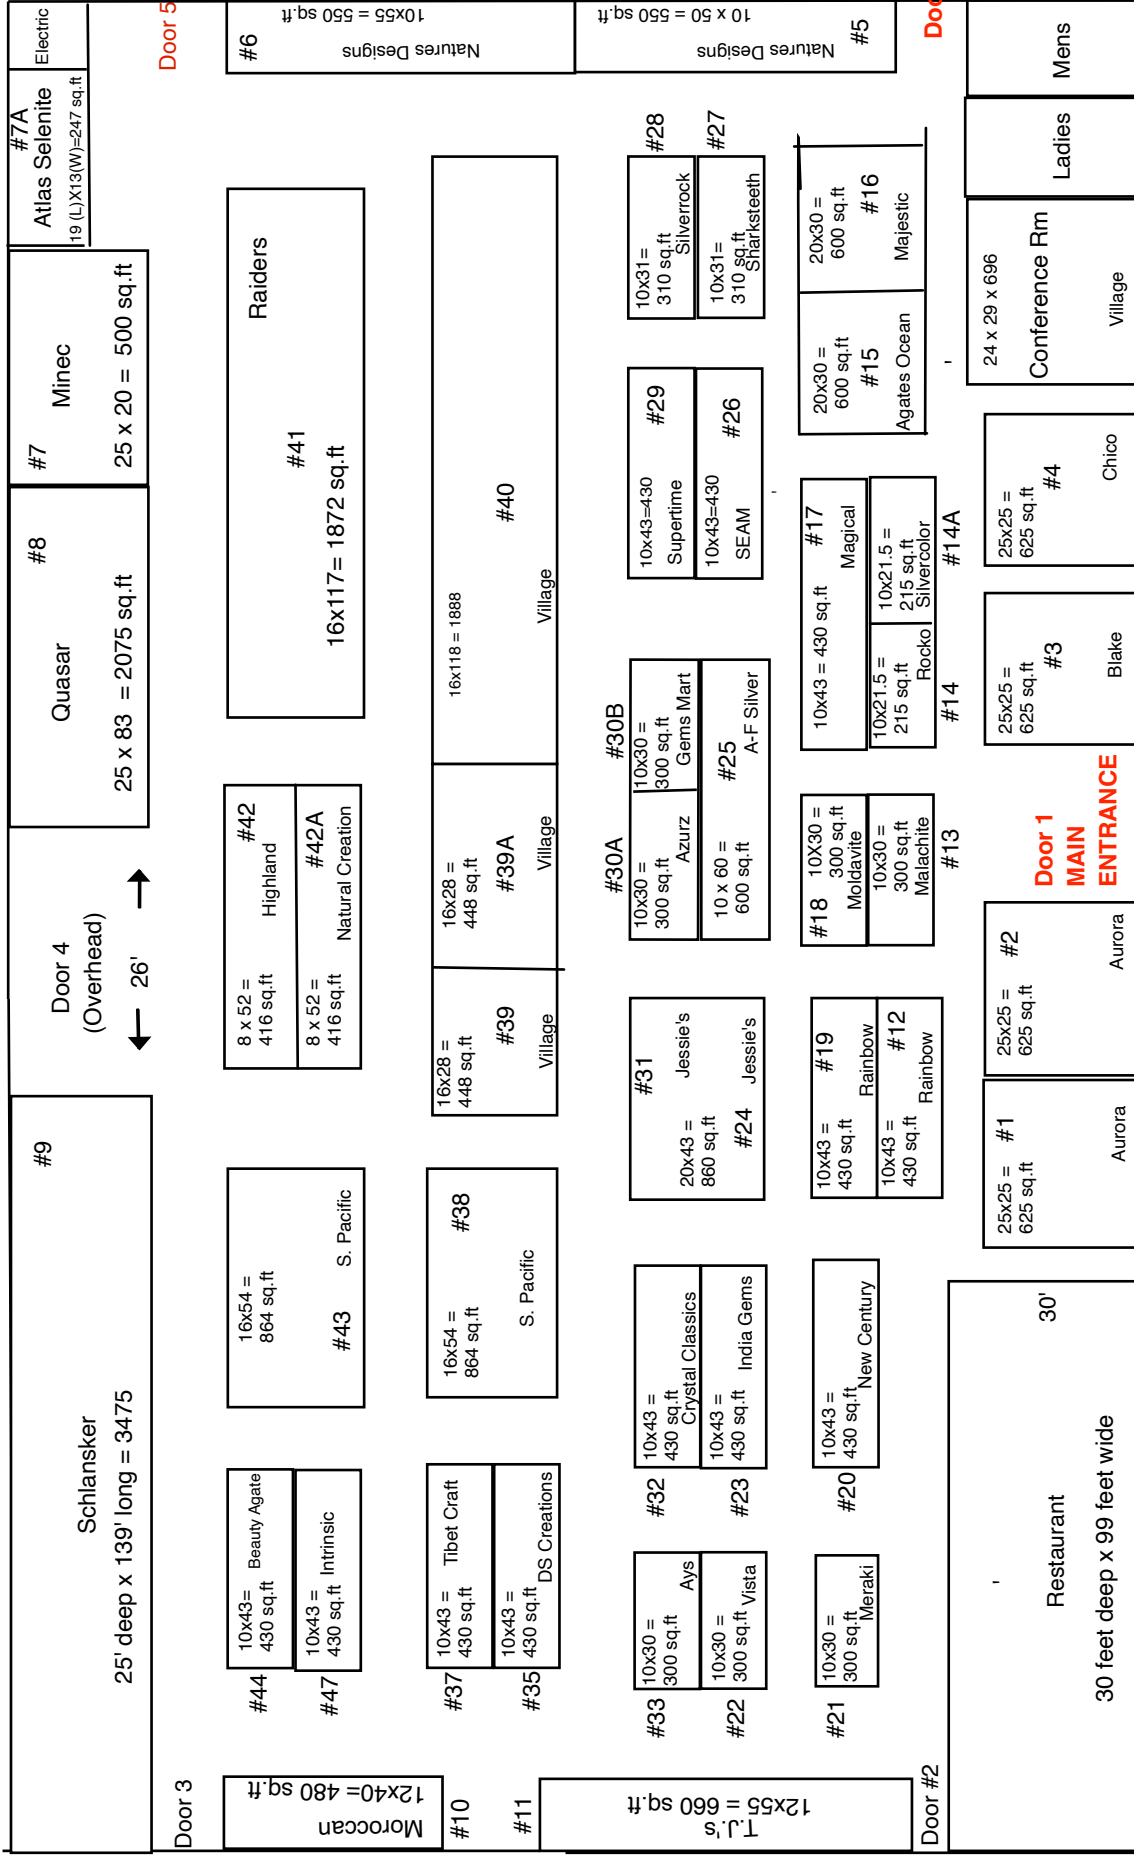

WHOLESALE LAYOUT

142

328'

142

140

2024 EAST COAST GEM, MINERAL & FOSSIL SHOW

Young Building
 Eastern States Exposition Grounds
 1305 Memorial Avenue, West Springfield, MA 01089
 DATES: AUGUST 9-10-11, 2024