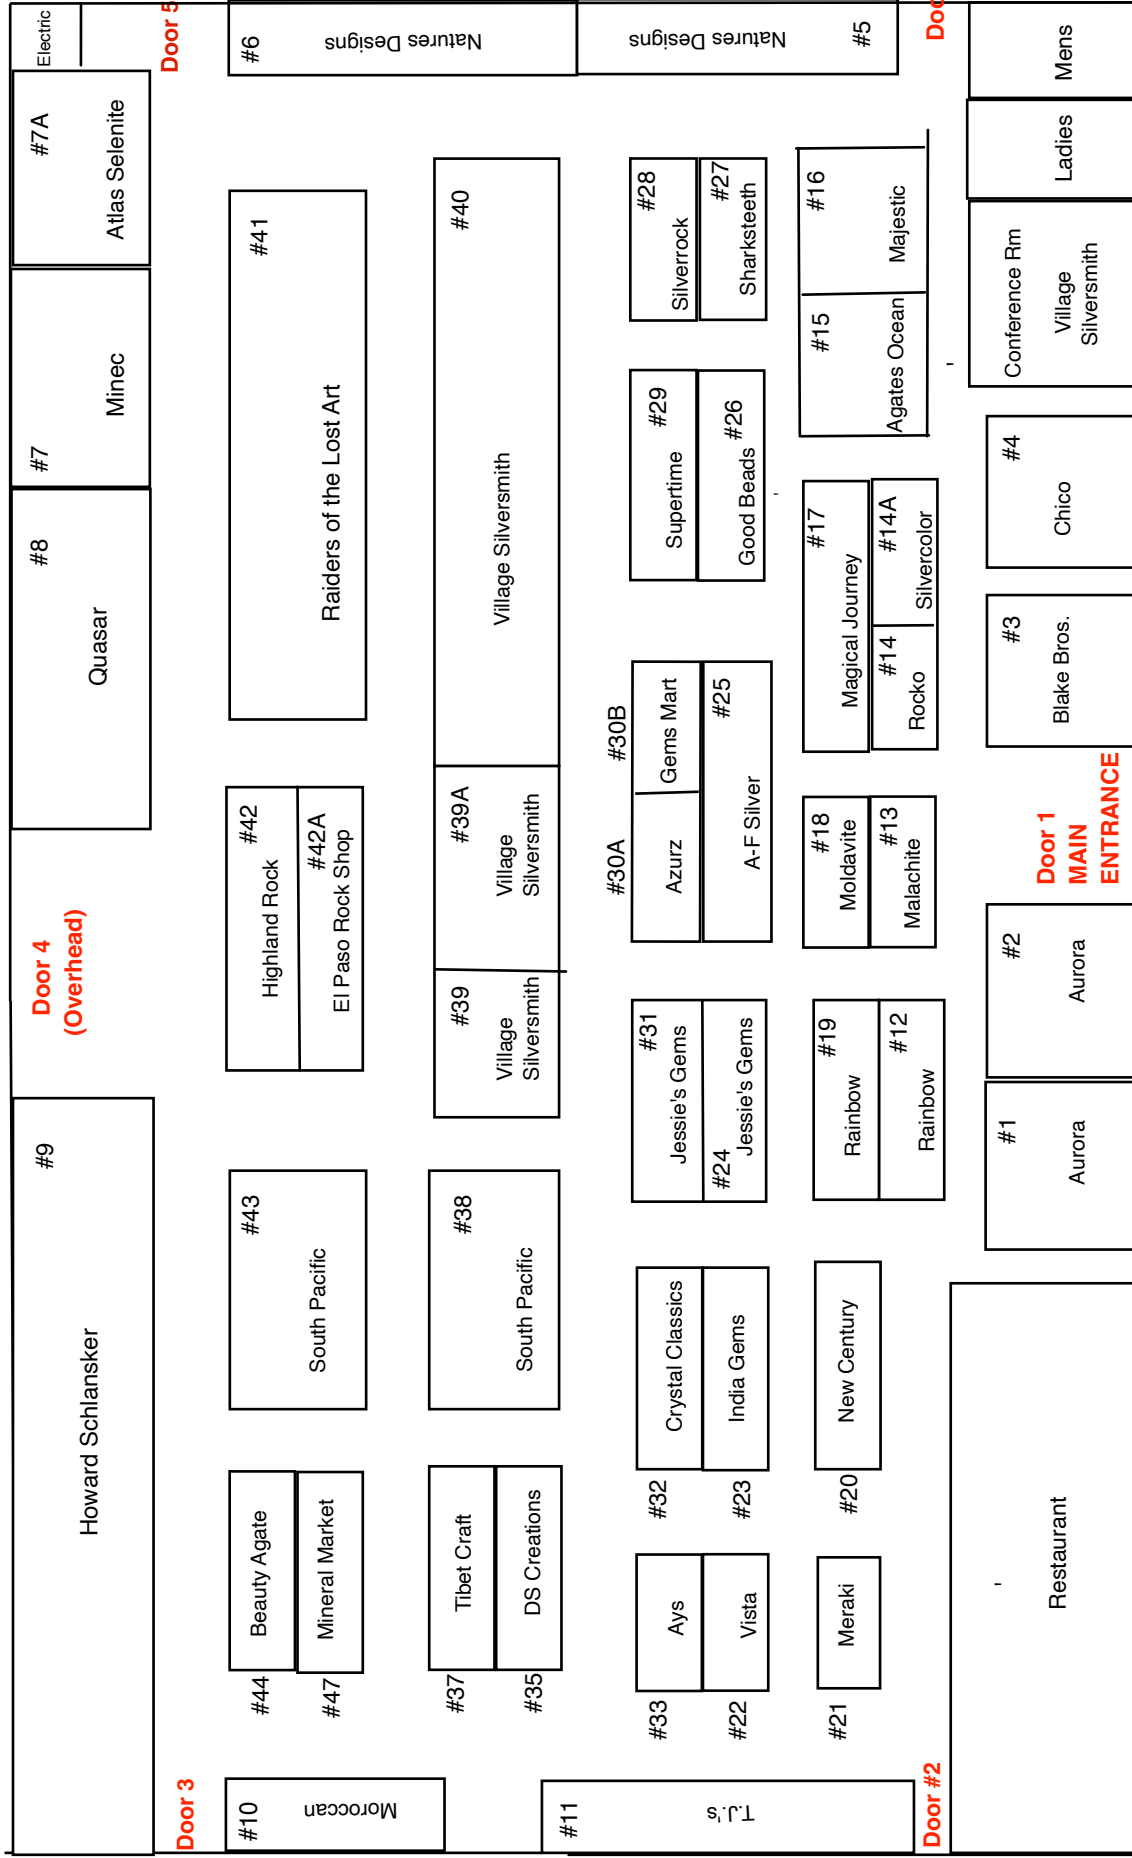

WHOLESALE LAYOUT

2025 EAST COAST GEM, MINERAL & FOSSIL SHOW

Young Building
 Eastern States Exposition Grounds
 1305 Memorial Avenue, West Springfield, MA 01089
 DATES: AUGUST 8-9-10, 2025